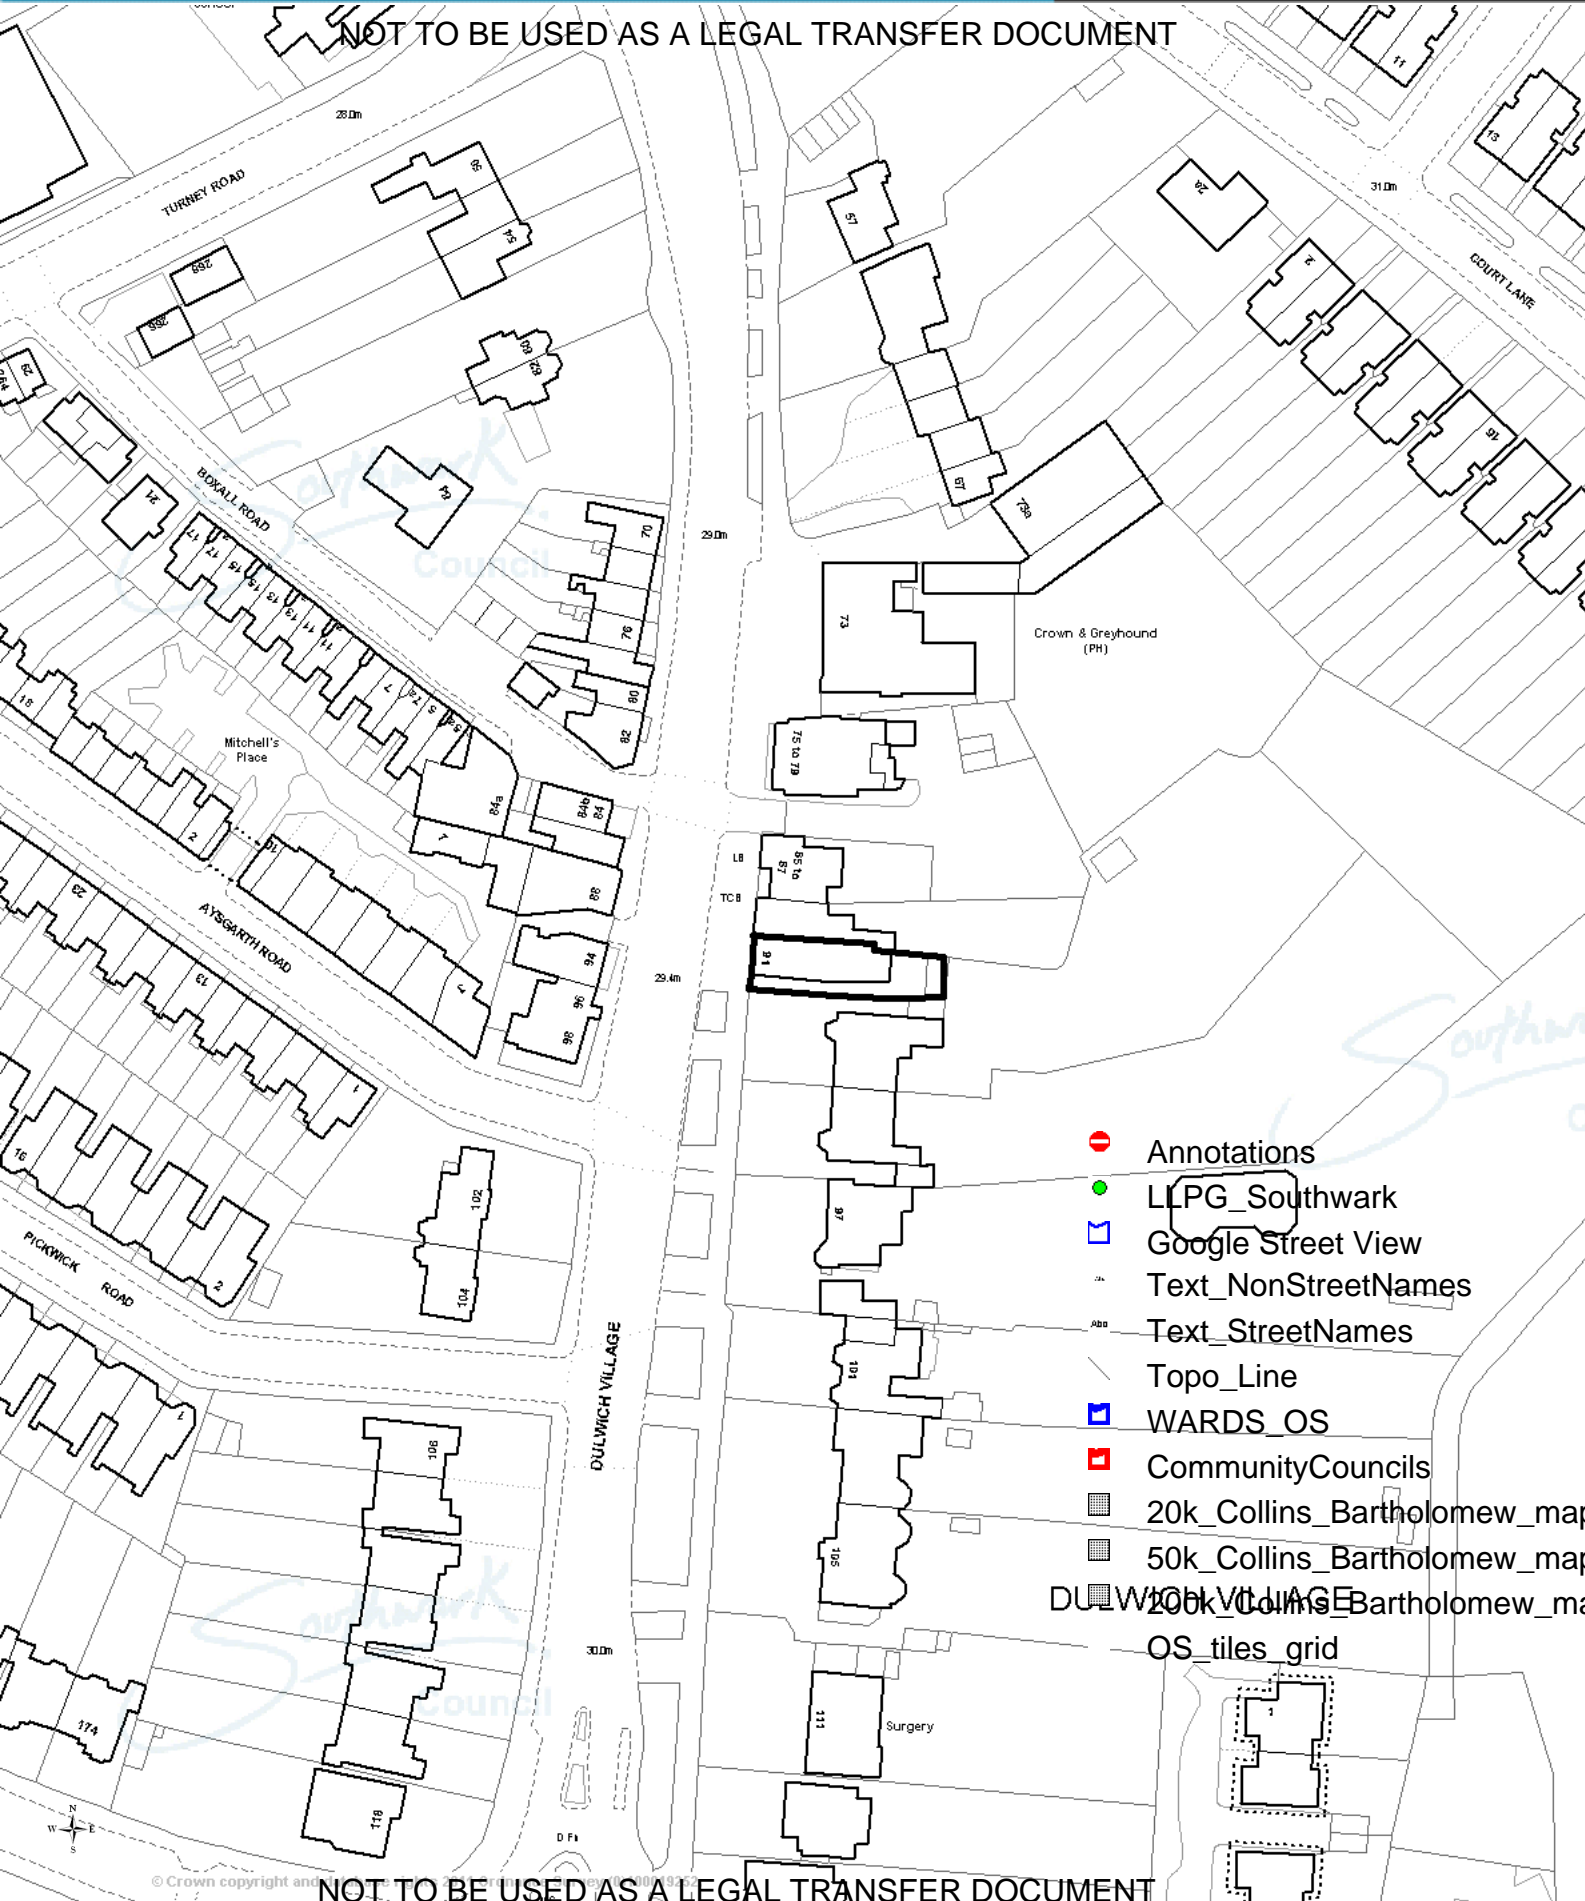

NOT TO BE USED AS A LEGAL TRANSFER DOCUMENT

- Annotations
- LLPG_Southwark
- Google Street View
- Text_NonStreetNames
- Text_StreetNames
- Topo_Line
- WARDS_OS
- CommunityCouncils
- 20k_Collins_Bartholomew_map
- 50k_Collins_Bartholomew_map
- 20k_Collins_Bartholomew_map
- Dulwich_Village
- OS_tiles_grid